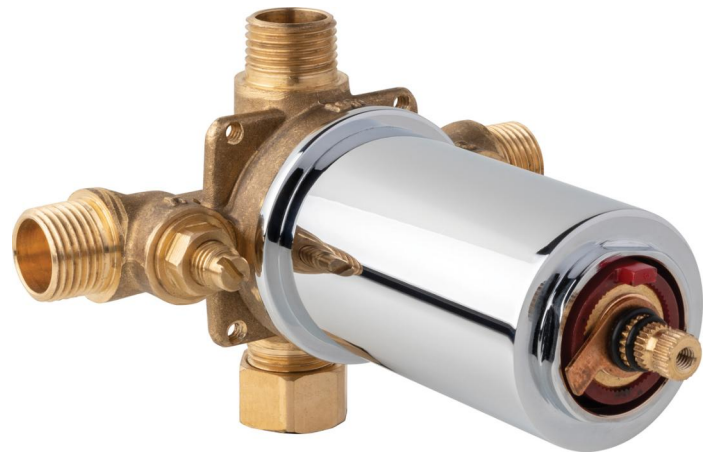

Tub & Shower Fittings 1920-VONF

Product Type

1920 Series T/P shower valve

Features & Specifications

- 1920-VONF thermostatic/pressure balancing tub and shower valve
- Integral service stops with checks to prevent cross flow
- Complies with the requirements of the Buy American Act of 1933.
- CFNow! Item Ships in 3 Days

Performance Specification

- Rated Operating Pressure: 20-125 PSI
- Rated Operating Temperature: 40-120°F

Warranty

- 5-Year Limited Faucet Warranty
- 5-Year Limited Cartridge Warranty
- 1-Year Limited Finish Warranty

Codes & Standards

- ASME A112.18.1/CSA B125.1
- Complies with ASSE 1016/ASME A112.1016/CSA B125.16

Job Name _____

Item Number _____

Section/Tag _____

Model Specified _____

Architect _____

Engineer _____

Contractor _____

☐ Submitted as Shown   ☐ Submitted with Variations

Date _____

2100 South Clearwater Drive
Des Plaines, IL
P: 847/803-5000
F: 847/803-5454
Technical: 800/TEC-TRUE
www.chicagofaucets.com