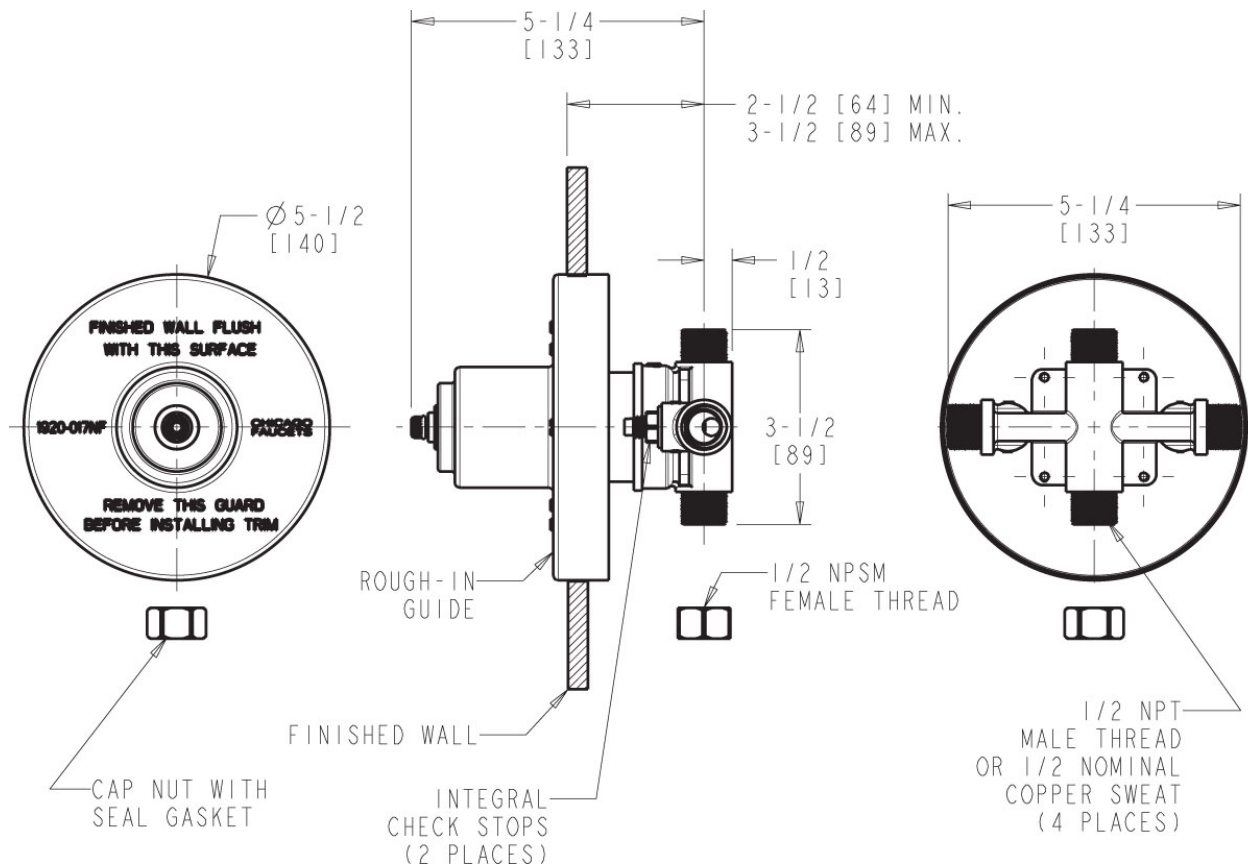

Engineer \_\_\_\_\_

Contractor \_\_\_\_\_

Submitted as Shown       Submitted with Variations

Date \_\_\_\_\_

2100 South Clearwater Drive  
Des Plaines, IL  
P: 847/803-5000  
F: 847/803-5454  
Technical: 800/TEC-TRUE  
www.chicagofaucets.com

**Architect/Engineer Specification**

Chicago Faucets No. 1920-VONF, Tub and Shower Valve, thermostatic/pressure balancing, wall-mounted. Includes thermostatic/pressure balancing cartridge. 1/2" nominal, copper, hot and cold supply inlets and outlets. Shower valve cycles from cold to hot. Includes integral service stops. This product is tested and certified to industry standards: ASME A112.18.1/CSA B125.1, and ASSE 1016.