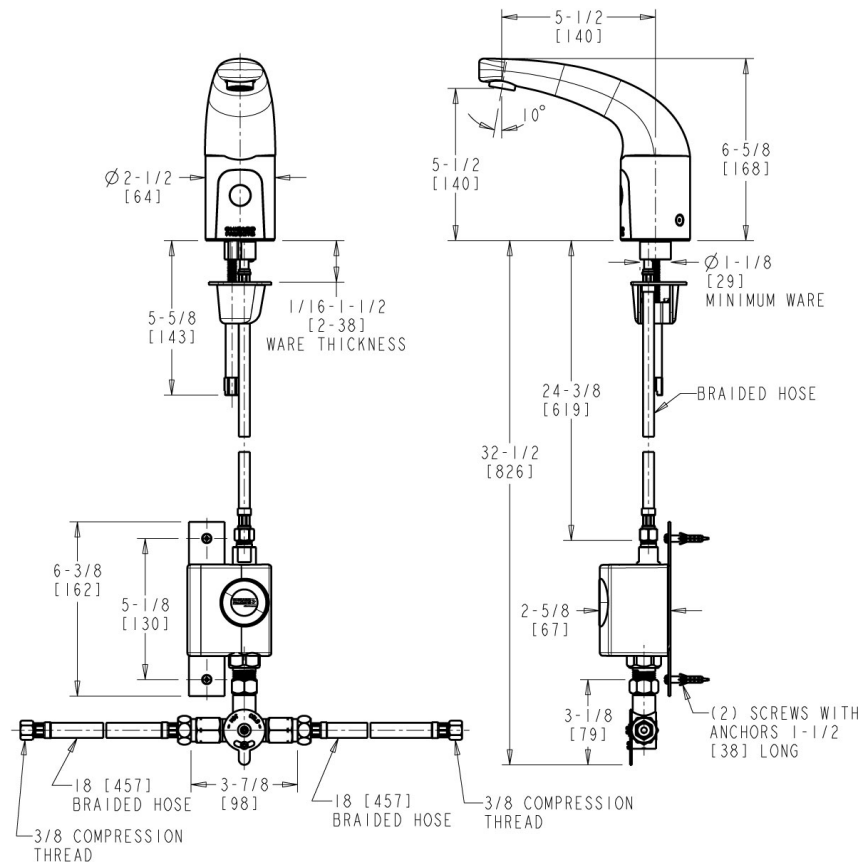

Architect/Engineer Specification

Chicago Faucets No. 116.961.AB.1T, HyTronic electronic faucet with dual-beam infrared sensor. Traditional-style integral spout, chrome plated. Single-hole deck mount. 1.0 GPM (3.8 L/min) pressure compensating, vandal-proof, non-aerating, laminar outlet. 0.5 GPM (1.9 L/min) vandal-proof, pressure compensating, Econo-Flo, non-aerating spray. Single supply for tempered water. Self Sustaining Power System (SSPS): water turbine generates the necessary power, even at low flow rates, to operate the faucet for 10+ years Flexible supply hoses included. External mechanical mixing valve included. Multiple field-adjustable modes and ranges. Built-in Bluetooth® technology allows for easy adjustments and mode changes using a smartphone or tablet with the Chicago Faucets CF Connect App. ECAST® construction with less than 0.25% lead content by weighted average. CALGreen compliant. This product meets ADA ANSI/ICC A117.1 requirements and is tested and certified to industry standards: ASME A112.18.1/CSA B125.1, Certified to NSF/ANSI 61, Section 9, California Health and Safety Code 116875 (AB1953-2006), Vermont Bill S.152, NSF/ANSI 372 Low Lead Content, and California Green Building Standards Code (CALGreen).