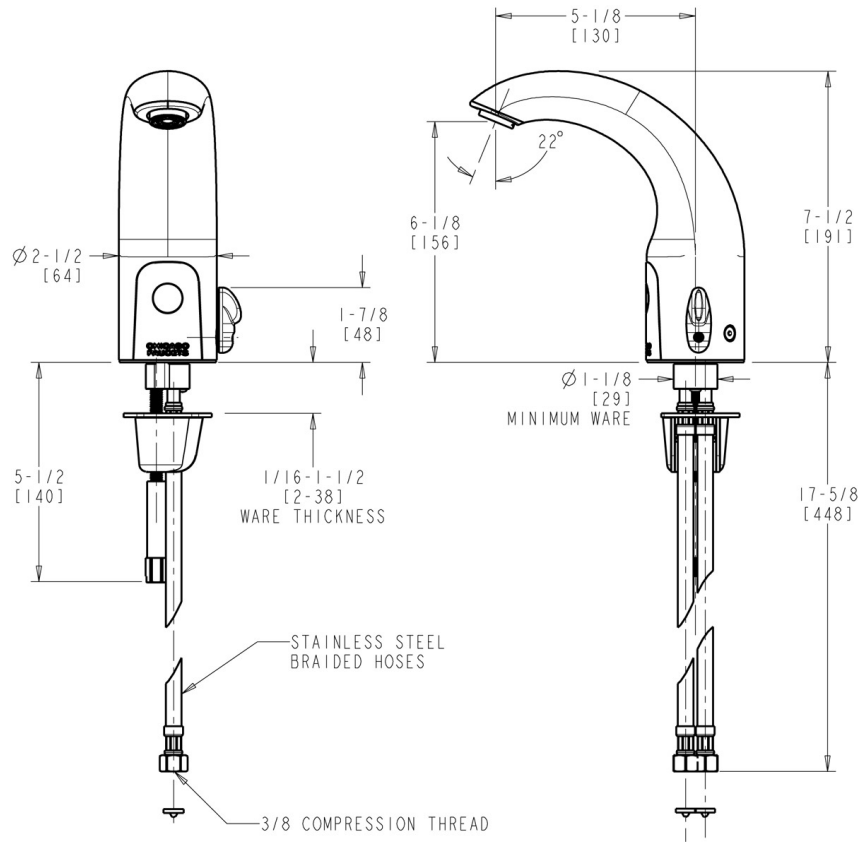

Architect/Engineer Specification

Chicago Faucets No. 116.122.AB.1, HyTronic electronic faucet with dual-beam infrared sensor. Contemporary-style integral spout, chrome plated. Single-hole deck mount. 0.5 GPM (1.9 L/min) vandal-proof, pressure compensating, Econo-Flo, non-aerating spray. Includes optional 1.5 GPM (5.7 L/min) insert. Dual supply for hot and cold water service. 12-volt AC transformer required (order separately). Stainless steel hoses included. User-adjustable temperature control mixer. Multiple field-adjustable modes and ranges. Compatible with Chicago Faucets Commander™ handheld programming unit. ECAST® construction with less than 0.25% lead content by weighted average. CALGreen compliant. This product meets ADA ANSI/ICC A117.1 requirements and is tested and certified to industry standards: ASME A112.18.1/CSA B125.1, Certified to NSF/ANSI 61, Section 9 by CSA, California Health and Safety Code 116875 (AB1953-2006), Vermont Bill S.152, NSF/ANSI 372 Low Lead Content, and California Green Building Standards Code (CALGreen).