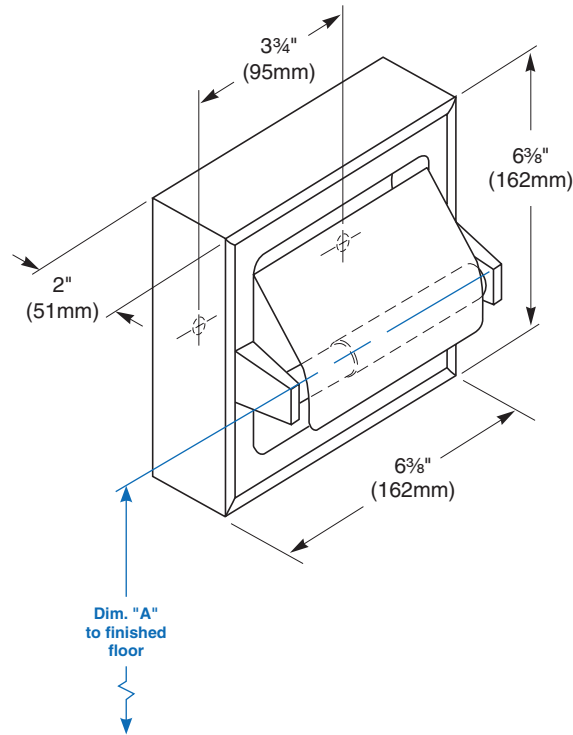

Capacity

One standard core toilet tissue roll through 5½" in diameter.

Operation

Concealed spring permits spindle to telescope for servicing. Spindle turns freely for non-controlled delivery. Hinged hood prevents unintentional unraveling while keeping top tissue surface clean. Hinged hood is not removable.

Installation

Verify all rough-in dimensions prior to installation. Secure to wall with mounting screws (included) at holes provided.

Guide Specifications

Surface-mounted roll toilet tissue dispenser with hinged hood shall be bright polished stainless steel and hold one standard core toilet tissue roll (not included).

Overall dimensions: 6¾"W x 6¾"H.

Optional Features

Feature	Suffix
<input type="checkbox"/> Anti-theft spindle	-52

ADA Compliant

- Consult local and national accessibility codes for proper installation guidelines.
- Conformity and compliance to local and national codes is the responsibility of the installer.

Dim. "A" Key Surface:	For Dim. "A"	Top of Unit	Bottom of Unit
Centerline of spindle to finished floor (bottom edge of paper roll 3" below centerline of spindle)	23" (584mm)	26" (660mm)	19 5/8" (498mm)
	22" (559mm)	25" (635mm)	18 5/8" (473mm)
	21" (533mm)	24" (610mm)	17 5/8" (448mm)
	20" (508mm)	23" (584mm)	16 5/8" (422mm)
	19" (483mm)	22" (559mm)	15 5/8" (397mm)
	18" (457mm)	21" (533mm)	14 5/8" (371mm)