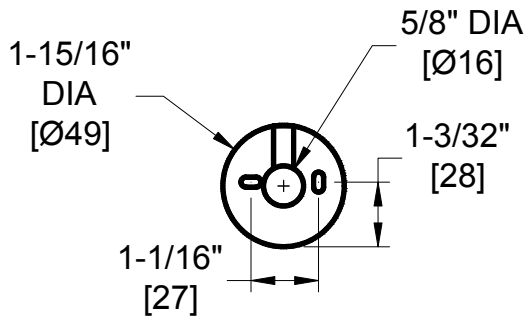

## SINGLE ROBE HOOK

WALL BRACKET

**NOTE:**  
 DIM'S  
 INCH [MM]

### SPECIFICATION

Omara Collection Single Robe Hook shall be type 304 stainless steel alloy 18-8. Wall flange shall lock to wall bracket with stainless steel M5 hex socket set screw concealed on bottom perimeter of flange. Post shall be 22 gauge tubing with formed 18 gauge threaded bracket welded inside end. Hook shall be solid pin. Flange shall be 1/16" (1.5) thick with 3/32" (2.3) thick sides and heavy reinforcement ribs. Post shall be bolted to flange with concealed and locked M6 (Ø1/4") screw. All exposed surfaces shall have satin finish. Wall bracket shall be 18 gauge with embossed ribs for added strength and shall have two (2) mounting slots to accommodate M4 pan head screws (provided) and allow slight installation alignment adjustment. Hex L-key (M2.5) is provided to lock set screw to secure unit to wall bracket.