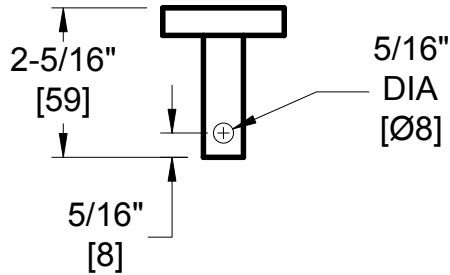

## SINGLE ROBE HOOK

WALL BRACKET

**NOTE:**  
 DIM'S  
 INCH [MM]

### SPECIFICATION

Omara Collection Single Robe Hook shall be type 304 stainless steel alloy 18-8. Wall flange shall lock to wall bracket with stainless steel M5 hex socket set screw concealed on bottom perimeter of flange. Post shall be 22 gauge tubing with formed 18 gauge threaded bracket welded inside end. Hook shall be solid pin. Flange shall be 1/16" (1.5) thick with 3/32" (2.3) thick sides and heavy reinforcement ribs. Post shall be bolted to flange with concealed and locked M6 (Ø1/4") screw. All exposed surfaces shall have satin finish. Wall bracket shall be 18 gauge with embossed ribs for added strength and shall have two (2) mounting slots to accommodate M4 pan head screws (provided) and allow slight installation alignment adjustment. Hex L-key (M2.5) is provided to lock set screw to secure unit to wall bracket.