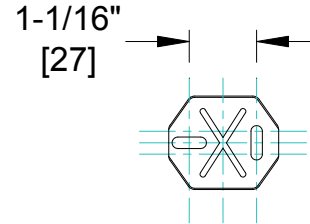

## SINGLE ROBE HOOK

WALL BRACKET

**NOTE:**  
 DIM'S  
 INCH [MM]

### SPECIFICATION

Omara Collection Single Robe Hook shall be type 304 stainless steel alloy 18-8. Wall flange shall lock to wall bracket with stainless steel M5 hex socket set screw concealed on bottom perimeter of flange. Post shall be 22 gauge tubing with formed 18 gauge threaded bracket welded inside end. Hook shall be solid pin. Flange shall be 1/16" (1.5) thick with 3/32" (2.3) thick sides and heavy reinforcement ribs. Post shall be bolted to flange with concealed and locked M6 (Ø1/4") screw. All exposed surfaces shall have satin finish. Wall bracket shall be 18 gauge with embossed ribs for added strength and shall have two (2) mounting slots to accommodate M4 pan head screws (provided) and allow slight installation alignment adjustment. Hex L-key (M2.5) is provided to lock set screw to secure unit to wall bracket.