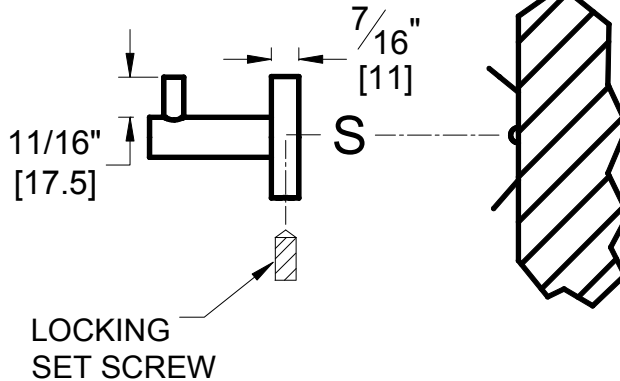

## SINGLE ROBE HOOK

WALL BRACKET

**NOTE:**  
 DIM'S  
 INCH [MM]

### SPECIFICATION

Omara Collection Single Robe Hook shall be type 304 stainless steel alloy 18-8. Wall flange shall lock to wall bracket with stainless steel M5 hex socket set screw concealed on bottom perimeter of flange. Post shall be 22 gauge tubing with formed 18 gauge threaded bracket welded inside end. Hook shall be solid pin. Flange shall be 1/16" (1.5) thick with 3/32" (2.3) thick sides and heavy reinforcement ribs. Post shall be bolted to flange with concealed and locked M6 (Ø1/4") screw. All exposed surfaces shall have satin finish. Wall bracket shall be 18 gauge with embossed ribs for added strength and shall have two (2) mounting slots to accommodate M4 pan head screws (provided) and allow slight installation alignment adjustment. Hex L-key (M2.5) is provided to lock set screw to secure unit to wall bracket.

**Single Robe Hook shall be Model № 7308 of American Specialties, Inc., 441 Saw Mill River Road, Yonkers, New York 10701-4913**

### INSTALLATION

Surface mount unit to door back or finished wall with two (2) M4 x 39 (№ 6 x 1-1/2") pan head self-tapping screws (provided) through holes provided in wall bracket into plastic wall anchors (provided) or other suitably prepared mountings (by others) or other suitable mounting hardware (by others) to suit door or wall conditions. Clip flange onto wall bracket and tighten setscrew to lock it in place. For compliance with 2010 ADA Accessibility Standards install unit with top of hook 48" (1219) maximum above finished floor (MAX AFF) if clear floor reach is provided. For general utility install hook with centerline of mounting plate 68" (1727) AFF.