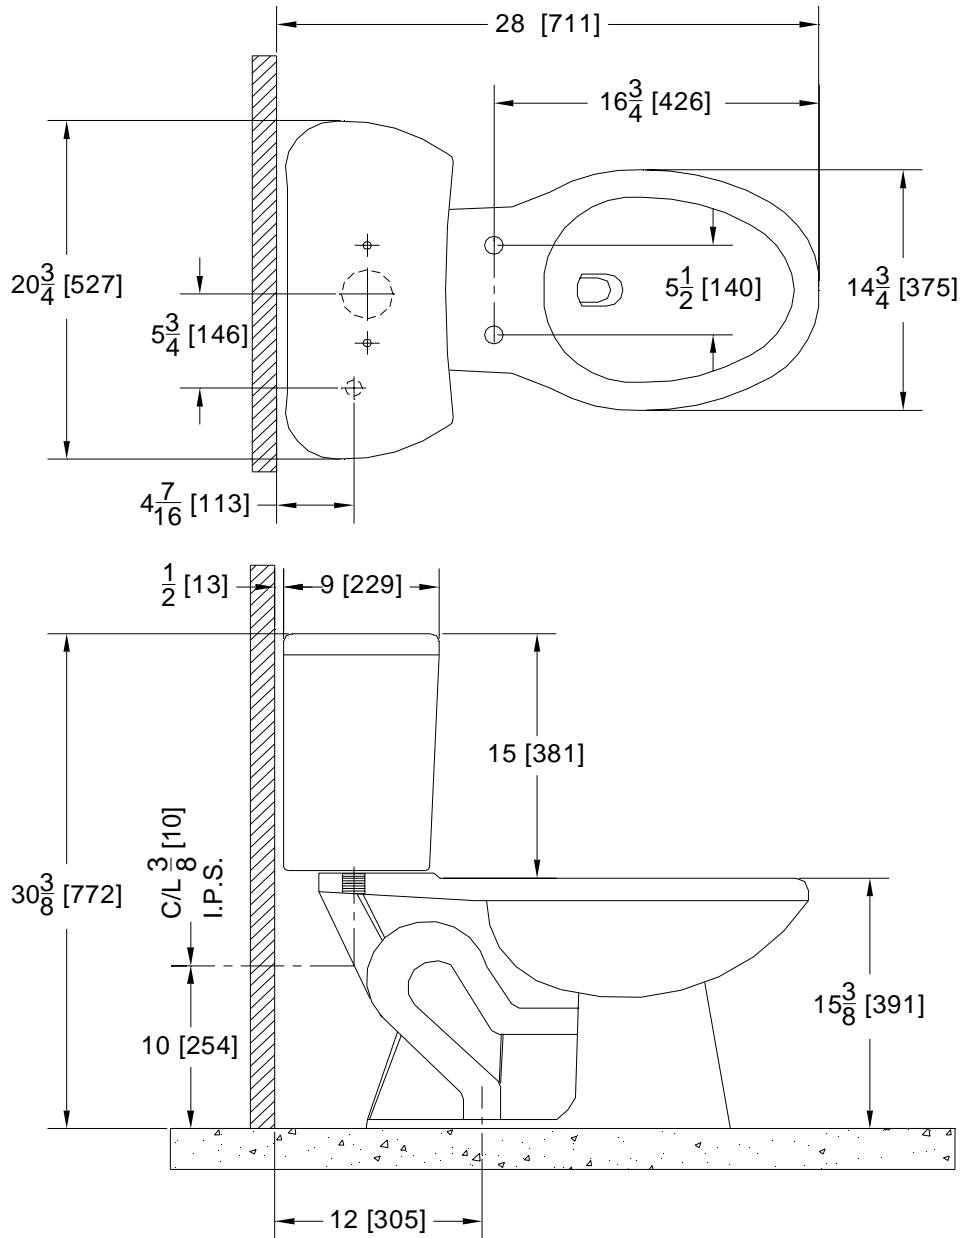

- Z5975-FLO-JR**
PVC Flo-Bowl Jr. closet flange kit

Engineering Specification:

- Z5575** Vitreous china, 1.6 gpf / 6 Lpf, High Performance, Pressure Assisted, Round Front, Two-Piece Toilet with 12" Rough-in.

These dimensions and specifications are subject to change without notice.

Fixture dimensions meet ANSI/ASME standard A112.19.2-2003 and CAN/CSA B45 requirements.

This space is for Architectural/engineering Approval

Z5575

1.6 gpf Pressure Assist, Round Front, Two-Piece Toilet Rough-In

TAG _____

Rough-in dimensions for Z5575

These dimensions and specifications are subject to change without notice.

Fixture dimensions meet ANSI/ASME standard A112.19.2-2003 and CAN/CSA B45 requirements.