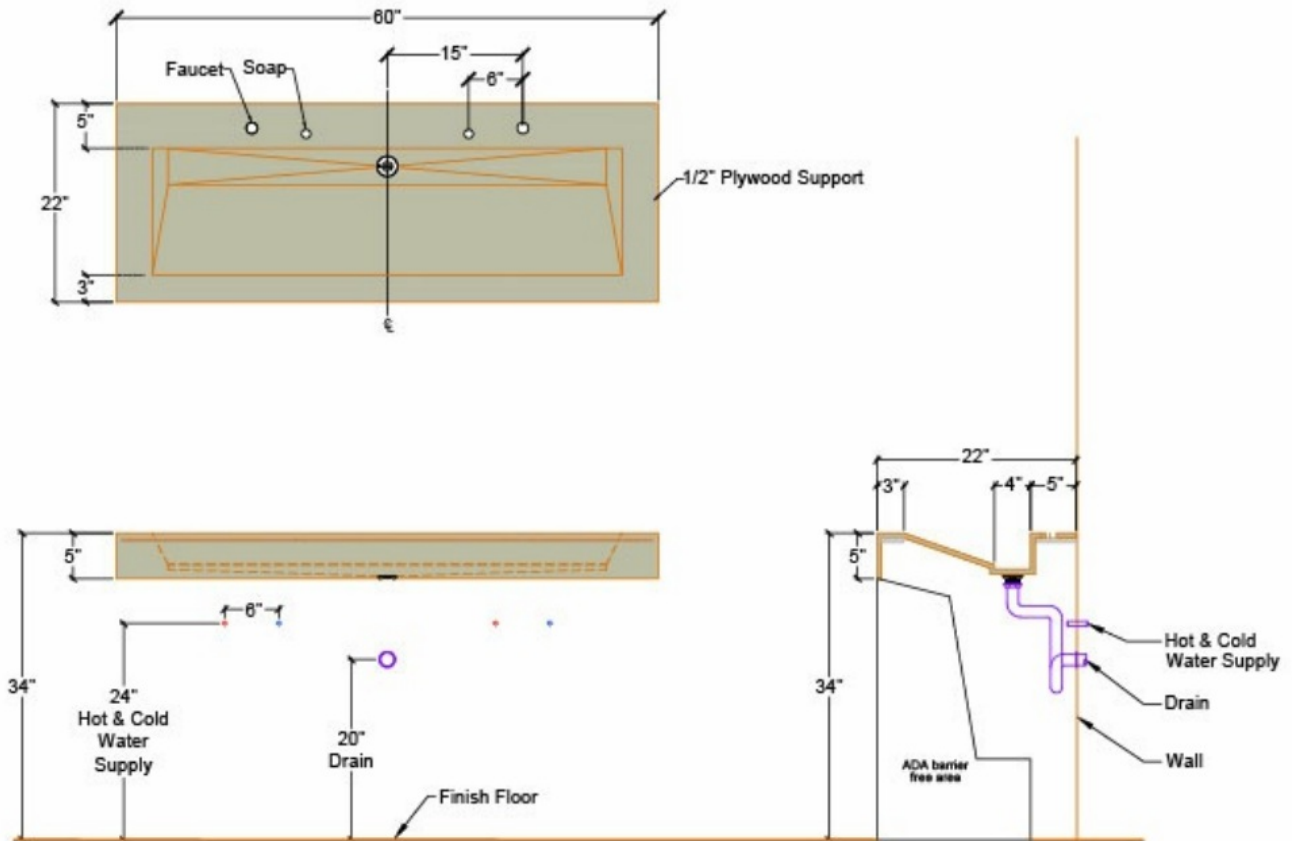

► OPERATION

As the user's hands enter the beam's effective range, the beam is reflected back into the sensor receiver and activates the solenoid valve allowing water to flow from the spout. Water will flow until user's hands are removed or until the time out limit is reached.

► Colors

For a complete list of Corian colors see: <http://www.dupont.com/products-and-services/construction-materials/surface-design-materials/brands/corian-solid-surfaces/products/corian-all-colors.html>

For a complete list of Zodiac quartz colors: <http://www.dupont.com/products-and-services/construction-materials/surface-design-materials/brands/zodiac-quartz-surfaces/products/zodiac-all-colors.html>

For a complete list of Silestone quartz colors: <http://www.silestoneusa.com/colors/>

► ROUGH-IN

► Code Number

15122472