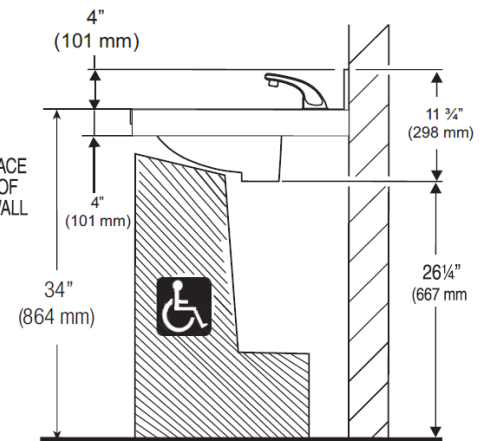

### ► OPERATION

As the user's hands enter the beam's effective range, the beam is reflected back into the sensor receiver and activates the solenoid valve allowing water to flow from the spout. Water will flow until user's hands are removed or until the time out limit is reached.

### ► ROUGH-IN

TOP VIEW

SIDE VIEW