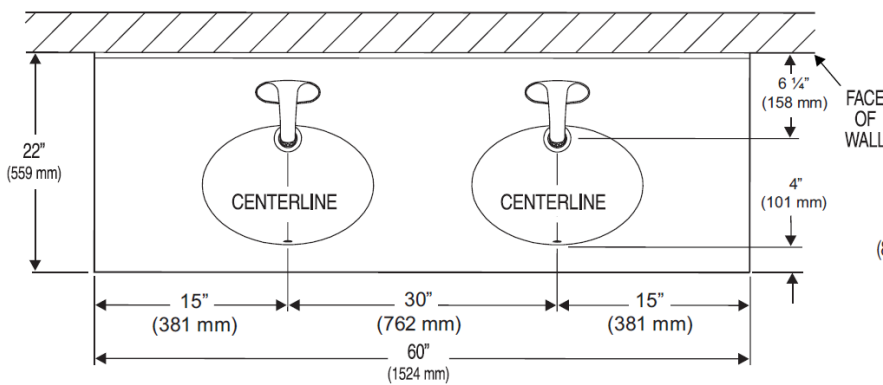

### ► Faucet Options

Not All Faucet Models Shown

### ► OPERATION

As the user's hands enter the beam's effective range, the beam is reflected back into the sensor receiver and activates the solenoid valve allowing water to flow from the spout. Water will flow until user's hands are removed or until the time out limit is reached.

### ► ROUGH-IN

TOP VIEW

SIDE VIEW