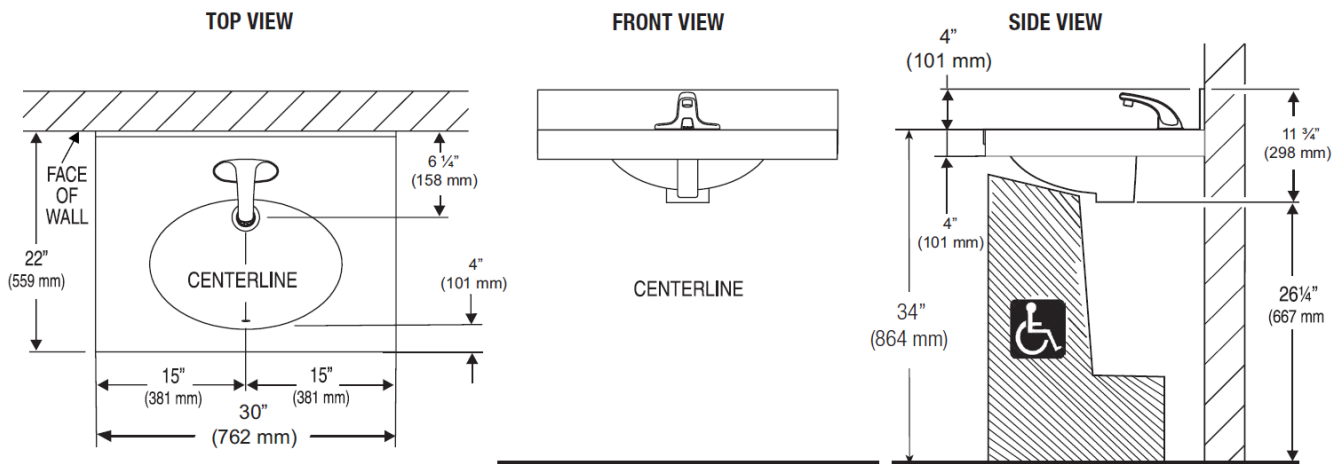

► ROUGH-IN

DSCT-81000 rough-in Shown with EBF-650 Faucet

► Code Number

15123061