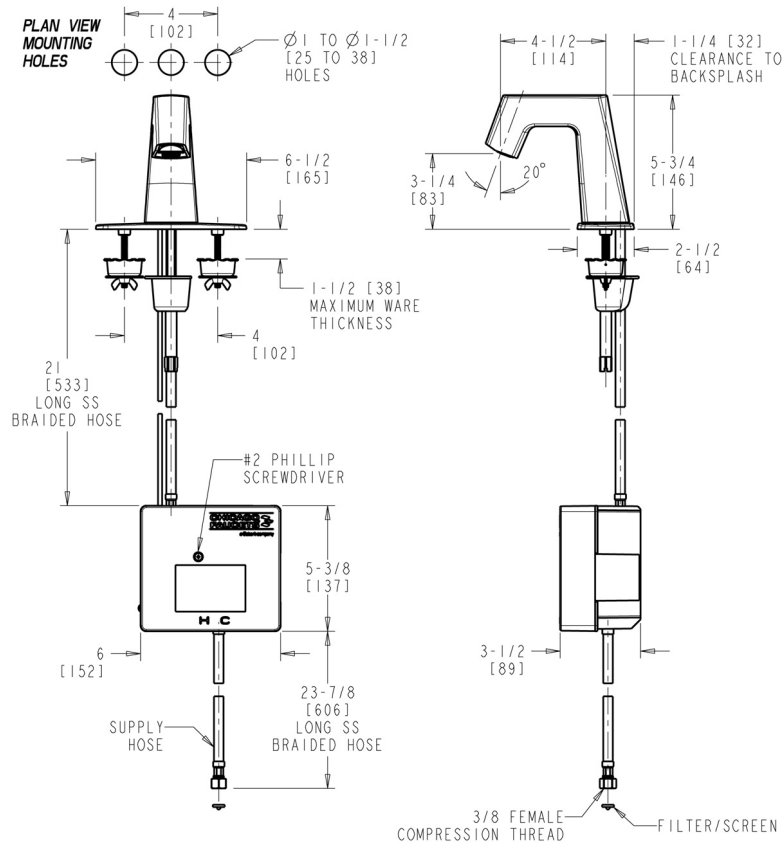

Date _____

ECAST

ECAST products are intended for installation where state laws and local codes mandate lead content levels or in any location where lead content is a concern.

2100 South Clearwater Drive
Des Plaines, IL
P: 847/803-5000
F: 847/803-5454
Technical: 800/TEC-TRUE
www.chicagofaucets.com

Architect/Engineer Specification

Chicago Faucets No. EQ-B12A-31ABCP, EQ Angular Series Lavatory Sink Faucet with hands-free infrared detection, deck-mounted with 4" centers. Chrome plated. 0.5 GPM (1.9 L/min) vandal-proof, pressure compensating, Econo-Flo non-aerating spray outlet. Single supply for tempered water. Power supply from 120 VAC to 6 VDC with spade terminals for wall socket plug-in connection for up to 6 EQ faucets (included). Includes stainless steel braided hose(s). No mixer included. On-demand IR detection for hands-free actuation and maximum water savings. 20 seconds standard maximum run time; drops to 10 seconds in high use environments for additional water savings. ECAST® construction with less than 0.25% lead content by weighted average. CALGreen compliant. This product meets ADA ANSI/ICC A117.1 requirements and is tested and certified to industry standards: ASME A112.18.1/CSA B125.1, Certified to NSF/ANSI 61, Section 9 by CSA, California Health and Safety Code 116875 (AB1953-2006), Vermont Bill S.152, NSF/ANSI 372 Low Lead Content, and California Green Building Standards Code (CALGreen).