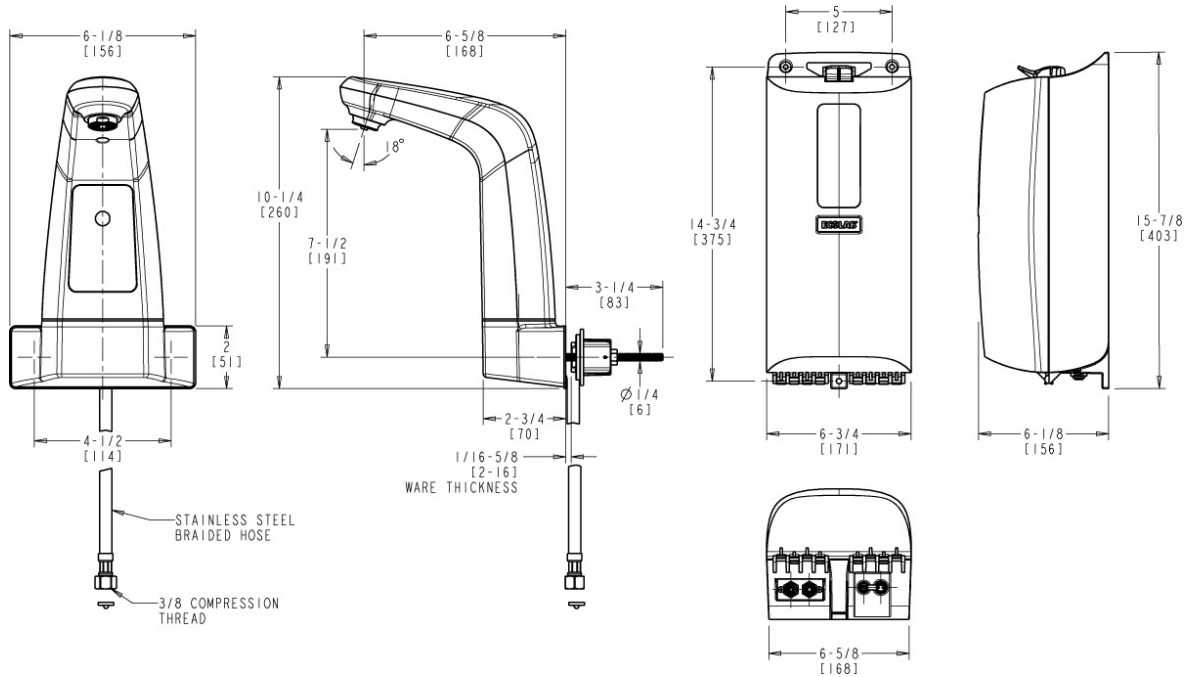

Architect/Engineer Specification

Chicago Faucets No. EFS-120, Electronic Hand Wash Station with dual-beam infrared sensor, wall-mounted with 4" fixed centers, chrome plated. Touch-free operation: EFS activates hand-washing sequence when faucet senses presence of hands. 1.0 GPM (3.8 L/min) laminar outlet. Single-supply inlet for tempered water, designed to be used with temperature control mixer. Includes 1250 ml of soap, four "D" cell batteries, and flexible, stainless steel supply hose. Override button dispenses non-potable water without soap. Lighted icons indicate the current hand wash cycle. Low battery and low soap indicators provide warning to replace batteries or soap bottle. Soap dispenser enclosure houses batteries and soap reservoir. Single and dual soap dispensing options. Adjustable sensor range. CALGreen Compliant.