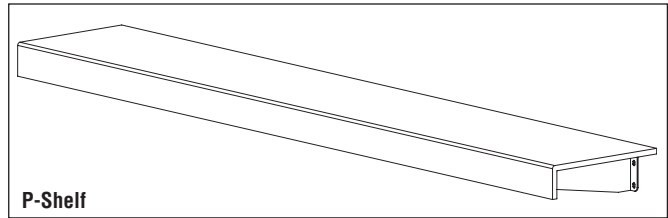

P-Shelf Terreon® Purse Shelf

- Standard 3' x 1', 6' x 1' and 9' x 1' Shelves
- Modified Lengths Available
- Constructed of Vandal-Resistant Terreon® or Terreon®RE Solid Surface Material
- Available in a variety of colors

Specifications

Standard Terreon or TerreonRE Purse Shelf lengths are in 3' x 1', 6' x 1' and 9' x 1'. Modified lengths are also available to accommodate most applications. Purse shelves are available in all Terreon and TerreonRE colors and come equipped with the appropriate mounting hardware that is dependent on the length selected. Install a Terreon or TerreonRE Purse Shelf to provide a continuous Terreon or TerreonRE look while also adding counter space for personal items.

Construction

Constructed of Terreon, a densified solid surface material composed of polyester resin, or TerreonRE, a densified solid surface material composed of a bio-based resin and preconsumer recycled granules. Terreon and TerreonRE are resistant to chemicals, stains, burns and impact. Surface damage can be easily repaired with everyday cleansers or fine grit abrasives. Terreon and TerreonRE are certified by NAHB to meet ANSI Z124.3, Z124.6 and ANSI/ICPA SS-1-2001. Terreon and TerreonRE are GREENGUARD® certified as low-emitting materials.

Code Compliance and Certifications

ANSI Standards

Terreon and TerreonRE are NAHB certified to meet ANSI Z124.3, Z124.6 and ANSI/ICPA SS-1-2001.

P-Shelf

Standard Selections

All Terreon and TerreonRE Purse Shelves are non-cancelable and non-returnable because they are made to specification for each order.

Quantity of Mounting Brackets

Length	Quantity
☐ 12" – 36"	2
☐ 37" – 60"	3
☐ 61" – 84"	4
☐ 85" – 108"	5
☐ 109" – 132"	6
☐ 133" – 168"	7

Color of Terreon Purse Shelf (select one)

Standard Colors

☐ ALP-WHT	Alpine White	☐ LONDON	London Gray
☐ AVALANCHE†	Avalanche	☐ MOONSTONE†	Moonstone
☐ BONE	Mesa Bone	☐ O-TAUPE	Organic Taupe
☐ CHAR	Charcoal Gray	☐ PEBBLE	Pebble Beach
☐ COBBLE	Cobblestone	☐ PEP-WHT	Peppered White
☐ DRIFT†	Driftwood	☐ POLAR†	Polar Ice
☐ DS-WHT	Designer White	☐ SAND	Sandtrap
☐ DUNE†	Sand Dune	☐ S-CREEK	Stone Creek
☐ E-GRAY	Empire Gray	☐ S-MIST	Silver Mist
☐ GLACIER	Glacier	☐ WHT-SAND	White Sand
☐ GRAPH	Graphite		
☐ LANNON	Lannonstone		

Designer Colors* (available at an additional charge)

☐ ARC-CHIP	Arctic Chip	☐ COFFEE	Coffee Bean
☐ RIVER	Riverstone		

TerreonRE Colors* (available at an additional charge)

☐ BIRCH-BARK	Birch Bark	☐ MOONDUST	Moondust
☐ DUSK	Dusk	☐ OAT	Oat

Length of Standard Purse Shelf

- ☐ 3' x 1'
- ☐ 6' x 1'
- ☐ 9' x 1'

Length of Modified Purse Shelf

Specify dimensions from 12" to 168" (to the nearest ¼").

Length: _____

* Non-cancelable, not-returnable

†This color contains large, randomly distributed chips.

Verify all rough-in dimensions prior to installation.

Consult local and national codes. Conformity and compliance to local and national codes is the responsibility of the installer.